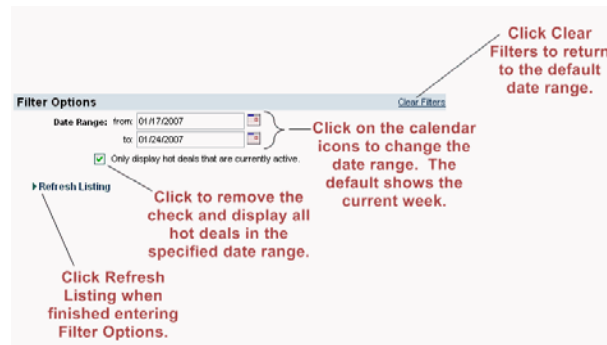

To Delete a Hot Deal

1. After clicking Advertising in the left-hand navigation bar, click to select the check box at the end of the row of the desired Hot Deal.
2. Click Delete.
3. Click OK.

To Edit a Hot Deal

1. After clicking Advertising in the left-hand navigation bar, click the title of Hot Deal that you wish to edit.
2. Make the desired edits and click Save.
3. Click Hot Deals List to return to the list of Hot Deals.

Monitoring the Results of Your Hot Deal Promotion

The Hot Deals promotion also allows you to access a report that will display the number of hits that have been recorded on all Hot Deals posted by your business. The default Hot Deals Hits report will show current, cumulative ad hits for the current week. Using filter options you may also view reports for a different date range, or for certain Hot Deals.

To View or Print a Hot Deal Hits report

1. Click Hot Deals Hits in the left-hand navigation bar.
2. Enter the desired Filter Options.

- To change the date range shown, click on the calendar icons. The default shows the current week.
- To display all Hot Deals in the specified date range, click on the box to “Only display Hot Deals that are currently active.” This will remove the check.
- To return to the default date range, click Clear Filters.

3. When finished entering Filter Options, click Refresh Listing.
4. You may view the report on screen or click Print and then click Print to print to your default printer.

Guidelines for Hot Deal Submissions

- Only two Hot Deals can be running concurrently by any one member
- All Hot Deals must promote a discount on specific goods or services.
- All Hot Deals ads are subject to review by the LPCC.
- All Hot Deal ads which meet guidelines will be uploaded to the LPCC website within two business days.

If you have any questions or comments regarding the Hot Deals promotional feature, please contact the Lincoln Park Chamber of Commerce at (773) 880-5200.